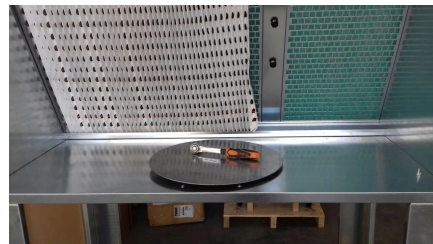

# Rotating plate for mini-cab MFP

🔧 Sectors

🔧 Applications: **Fix**

🔧 Issues **VOC fumes**

COD: MFPPIATTO000000

Manual turntable for mini MFP cabins.  
Compatible with **all** MFP series mini cabins.

## Detailed description

Manual turntable for mini MFP cabin that facilitates work during small operations such as painting, gluing, nondestructive testing, or other tasks that require a rotating turntable during application.

### MFP Mini suction cabin with filters and extractor

MFP000000000000

The **mini MFP booth** is a true suction station with a convenient table top, usually used for small painting, gluing, nondestructive testing or other tasks that require a table top and safety ventilation provided by the suction front positioned in front of the operator so as to protect the respiratory tract.