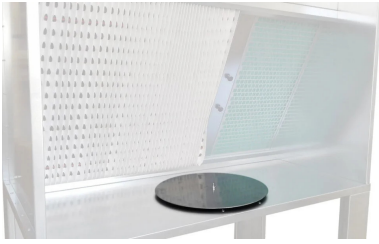

Photogallery