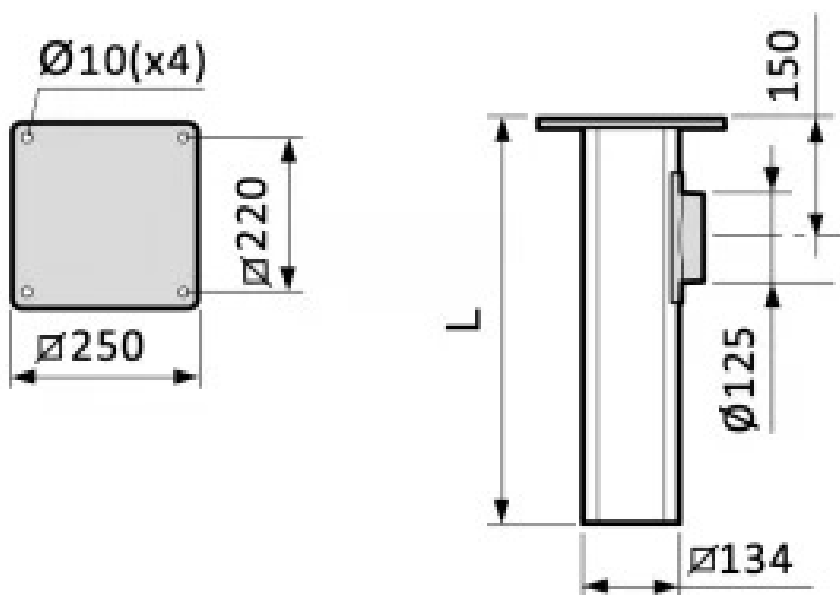

# Ceiling bracket for CLAB 100 arms

🔗 Sectors

🔗 Applications: **Fix**

🔗 Issues **Medical**

COD: SSCLAB100000000

Aluminium ceiling bracket, lengths mm500 to mm2000 for CLAB100mm arms.

## Detailed description

The ceiling mount functions as a simple and stable duct for outgoing air, avoiding expensive ducts and additional holes in the ceiling.

The brackets are made of special anodised aluminium square section for elegant installation and clean aesthetics.

## Dimensions

Code	L mm
SSCLAB100500000	500
SSCLAB100750000	750
SSCLAB100100000	1000
SSCLAB100125000	1250
SSCLAB100150000	1500
SSCLAB100175000	1750
SSCLAB100200000	2000

## Technical Data

Code	Weight kg
SSCLAB100500000	4.9
SSCLAB100750000	5.8
SSCLAB100100000	6.75
SSCLAB100125000	7.65
SSCLAB100150000	8.6
SSCLAB100175000	9.5
SSCLAB100200000	10.4