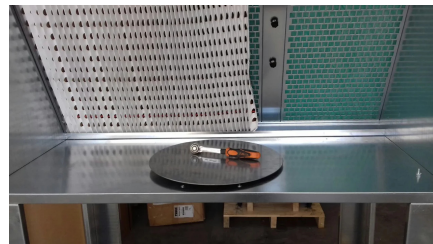

# Rotating plate for mini-cab MFP

🔗 Sectors

🔗 Applications: **Fix**

🔗 Issues **VOC fumes**

COD: MFPPIATTO000000

Manual turntable for mini MFP cabins.  
Compatible with **all** MFP series mini cabins.

## Detailed description

Manual turntable for mini MFP cabin that facilitates work during small operations such as painting, gluing, nondestructive testing, or other tasks that require a rotating turntable during application.

### MFP Mini suction cabin with filters and extractor

MFP000000000000

The **mini MFP booth** is a true suction station with a convenient table top, usually used for small painting, gluing, nondestructive testing or other tasks that require a table top and safety ventilation provided by the suction front positioned in front of the operator so as to protect the respiratory tract.