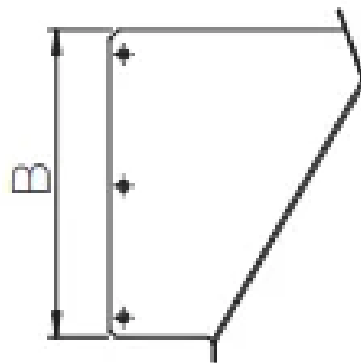

Vertical baffle kits for Torrini STCQ

COD: KDVSTCQ00000000

Kit of **4 vertical baffles** made of galvanized sheet metal for STCQ Torres.

Detailed description

Kit of **4 vertical baffles** made of galvanized sheet metal for STCQ Torres to divert air flow upward.

Supplied with hardware.

Suitable for all **single-phase and three-phase STCQ** models.

Dimensions

Code	A mm	B mm
KDVSTC●20000000	365	165
KDVSTC●40000000	447	210
KDVSTC●60000000	447	235
KDVSTC●80100000	565	280
KDVSTC●15020000	695	365